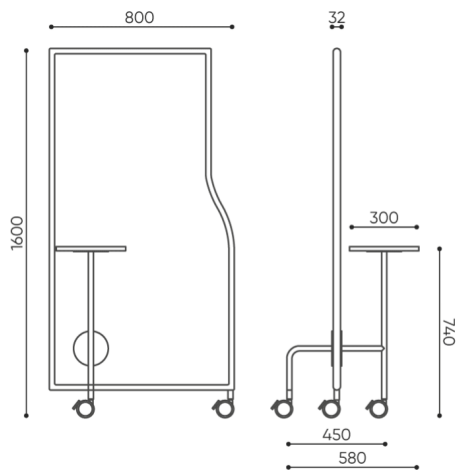

design:
Tomasz Augustyniak

Site du produit
[lien vers le site](#)

bejot:

dimensions

FS SC8TW

FS SC8TW + 3TN + TBL

- H** height: overall dimensions
- W** width: overall dimensions
- L** depth: overall dimensions

Dimensions are approximate and may vary depending on the selected product configuration. The requirements of the standard are always met.

mat riaux disponibles pour la collection

1st price group	Fenno
2nd price group	Alpa, Charles, Charles - Studio Design, Cura, Era - Studio Design, Pastel, Roccia
3rd price group	Ally, Ally SD, Alpa-Studio Design, Blazer, Cura SD, Easy SD, Oceanic, Synergy, Synergy - Studio Design
4th price group	Heritage, Oceanic-Studio Design, Remix - Studio Design
5th price group	Accessoire, Steelcut Trio 3
Tabletop	Laminated tabletop
Metal	Metal - powder coated