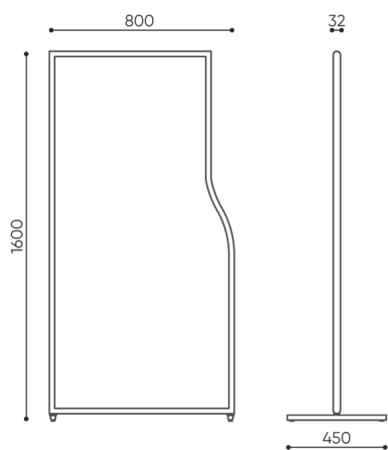

design:
Tomasz Augustyniak

Site du produit
[lien vers le site](#)

bejot:

dimensions

FS SC8T

FS SC8T

- H** height: overall dimensions
- W** width: overall dimensions
- L** epth: overall dimensions

Dimensions are approximate and may vary depending on the selected product configuration. The requirements of the standard are always met.