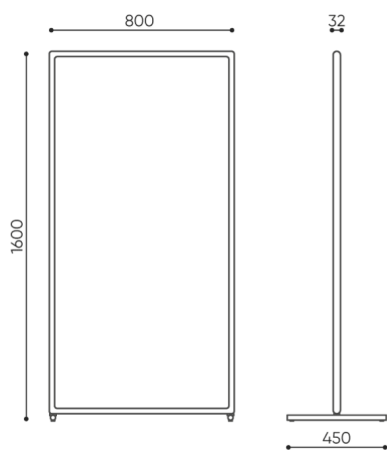

design:
Tomasz Augustyniak

Site du produit
[lien vers le site](#)

bejot:

dimensions

FS SC8

FS SC8

- H** height: overall dimensions
- W** width: overall dimensions
- L** epth: overall dimensions

Dimensions are approximate and may vary depending on the selected product configuration. The requirements of the standard are always met.