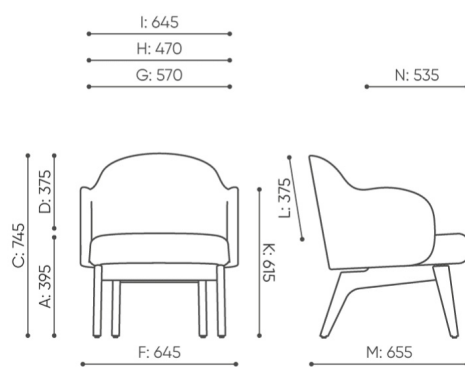

design:
Tomasz Augustyniak

**must
have**
LA BIEN DITTE DÉCORATION

bejot:

Site du produit
[lien vers le site](#)

dimensions

FSW F 720

FSW F 720

- A seat height: overall dimensions
- B seat height
- C chair height: overall dimensions
- D backrest height
- F chair width: overall dimensions
- G seat width
- H backrest width
- K height from the floor to the armrest
- M chair depth: overall dimensions
- N seat depth / seat length

Dimensions are approximate and may vary depending on the selected product configuration. The requirements of the standard are always met.

mat riaux disponibles pour la collection

1st price group	Fenno, Keimo
2nd price group	Alpa, Charles, Charles - Studio Design, Cura, Pastel, Roccia
3rd price group	Ally, Ally SD, Alpa-Studio Design, Blazer, Cura SD, Easy SD, Oceanic, Silvertex , Silvertex - Studio Design, Synergy, Synergy - Studio Design
4th price group	Heritage, Oceanic-Studio Design, Remix - Studio Design
5th price group	Accessoire, Steelcut Trio 3
Cuir	Leather
Wood	Solid oak wood - clear varnish matt
Metal	Metal - powder coated