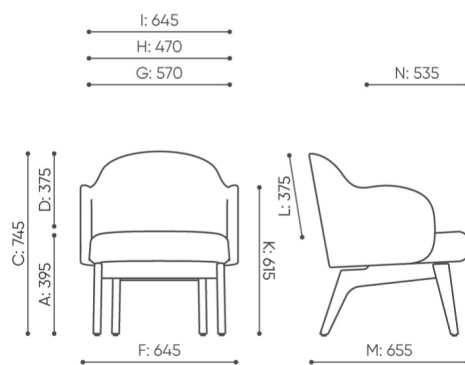

# dimensions

## FSW F 720

FSW F 720

- A** seat height: overall dimensions
- B** seat height
- C** chair height: overall dimensions
- D** backrest height
- F** chair width: overall dimensions
- G** seat width
- H** backrest width
- K** height from the floor to the armrest
- M** chair depth: overall dimensions
- N** seat depth / seat length

Dimensions are approximate and may vary depending on the selected product configuration. The requirements of the standard are always met.