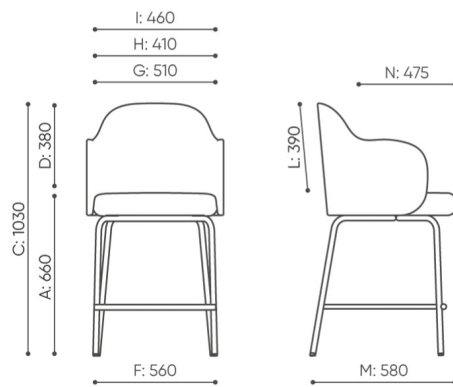

design:
Tomasz Augustyniak

**must
have**
LA BIEN DITTE SÉLECTION

bejot:

Site du produit
[lien vers le site](#)

dimensions

FS KP HN

FS KP HN

- A seat height: overall dimensions
- B seat height: measured according to the norm
PN EN 1335 - 1
- C chair height
- D backrest height
- E headrest height
- F dimensional width chair / base
- G seat width
- H backrest width
- I width between armrests
- K height from the floor to the armrest
- L backrest length
- M dimensional chair depth
- N seat depth / seat length

Dimensions are approximate and may vary depending on the selected product configuration. The requirements of the standard are always met.

mat riaux disponibles pour la collection

1st price group	Fenno, Keimo
2nd price group	Alpa, Charles, Charles - Studio Design, Cura, Pastel, Roccia
3rd price group	Ally, Ally SD, Alpa-Studio Design, Blazer, Cura SD, Easy SD, Oceanic, Silvertex , Silvertex - Studio Design, Synergy, Synergy - Studio Design
4th price group	Heritage, Oceanic-Studio Design, Remix - Studio Design
5th price group	Accessoire, Steelcut Trio 3
Cuir	Leather
Metal	Metal - powder coated