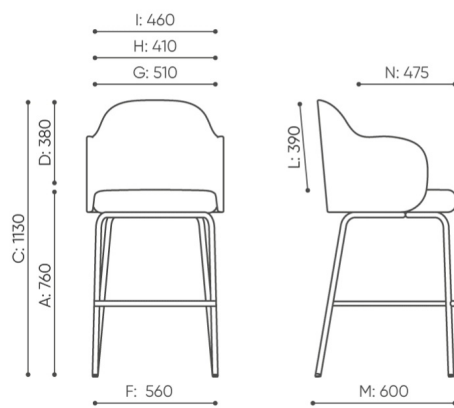

# dimensions

FS KP H

FS KP H

- A seat height: overall dimensions
- B seat height: measured according to the norm  
PN EN 1335 - 1
- C chair height
- D backrest height
- E headrest height
- F dimensional width chair / base
- G seat width
- H backrest width
- I width between armrests
- K height from the floor to the armrest
- L backrest length
- M dimensional chair depth
- N seat depth / seat length

Dimensions are approximate and may vary depending on the selected product configuration. The requirements of the standard are always met.