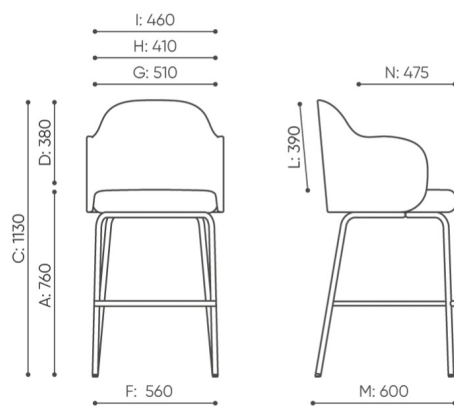

design:
Tomasz Augustyniak

**must
have**
LA MEILLEURE QUALITÉ AU MEILLEUR PRIX

bejot:

Site du produit
[lien vers le site](#)

dimensions

FS KP H

FS KP H

- A seat height: overall dimensions
- B seat height: measured according to the norm
PN EN 1335 - 1
- C chair height
- D backrest height
- E headrest height
- F dimensional width chair / base
- G seat width
- H backrest width
- I width between armrests
- K height from the floor to the armrest
- L backrest length
- M dimensional chair depth
- N seat depth / seat length

Dimensions are approximate and may vary depending on the selected product configuration. The requirements of the standard are always met.

mat riaux disponibles pour la collection

1st price group	Fenno, Keimo
2nd price group	Alaska, Alpa, Charles, Charles - Studio Design, Cura, Pastel, Roccia
3rd price group	Ally, Ally SD, Alpa-Studio Design, Blazer, Cura SD, Cyber SD, Easy SD, Oceanic, Silvertex , Silvertex - Studio Design, Synergy, Synergy - Studio Design
4th price group	Heritage, Oceanic-Studio Design, Remix - Studio Design
5th price group	Accessoire, Steelcut Trio 3
Cuir	Leather
Metal	Metal - powder coated