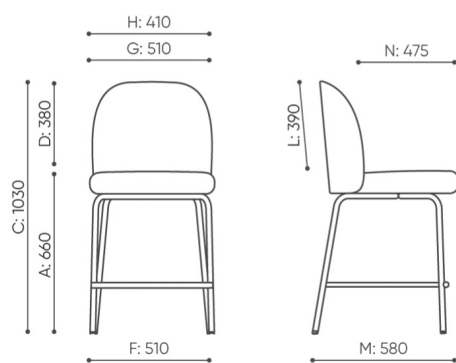

design:
Tomasz Augustyniak

**must
have**
LA MEILLEURE SÉLECTION DE PRODUITS

bejot:

Site du produit
[lien vers le site](#)

dimensions

FS K HN

FS K HN

- A seat height: overall dimensions
- B seat height: measured according to the norm
PN EN 1335 - 1
- C chair height
- D backrest height
- E headrest height
- F dimensional width chair / base
- G seat width
- H backrest width
- I width between armrests
- K height from the floor to the armrest
- L backrest length
- M dimensional chair depth
- N seat depth / seat length

Dimensions are approximate and may vary depending on the selected product configuration. The requirements of the standard are always met.

mat riaux disponibles pour la collection

1st price group	Fenno, Keimo
2nd price group	Alaska, Alpa, Charles, Charles - Studio Design, Cura, Pastel, Roccia
3rd price group	Ally, Ally SD, Alpa-Studio Design, Blazer, Cura SD, Cyber SD, Easy SD, Oceanic, Silvertex , Silvertex - Studio Design, Synergy, Synergy - Studio Design
4th price group	Heritage, Oceanic-Studio Design, Remix - Studio Design
5th price group	Accessoire, Steelcut Trio 3
Cuir	Leather
Metal	Metal - powder coated