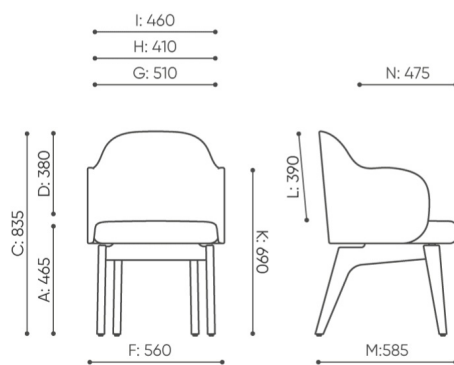

flos

FSW KP 721

: fiche produit

La collection Flos propose des si ges extr mement confortables avec une large gamme de bases : en m tal, en bois, sur roulettes, basses, hautes et bancs. Elle est parfaite pour les bureaux et les lieux de travail domestiques.

design:
Tomasz Augustyniak

**must
have**
LA BIEN DITTE DÉCORATION

bejot:

Site du produit
[lien vers le site](#)

dimensions

FSW KP 721

FSW KP 721

- A seat height: overall dimensions
- B seat height: measured according to the norm
PN EN 1335 - 1
- C chair height
- D backrest height
- E headrest height
- F dimensional width chair / base
- G seat width
- H backrest width
- I width between armrests
- K height from the floor to the armrest
- L backrest length
- M dimensional chair depth
- N seat depth / seat length

Dimensions are approximate and may vary depending on the selected product configuration. The requirements of the standard are always met.

mat riaux disponibles pour la collection

1st price group	Fenno, Keimo
2nd price group	Alpa, Charles, Charles - Studio Design, Cura, Pastel, Roccia
3rd price group	Ally, Ally SD, Alpa-Studio Design, Blazer, Cura SD, Easy SD, Oceanic, Silvertex , Silvertex - Studio Design, Synergy, Synergy - Studio Design
4th price group	Heritage, Oceanic-Studio Design, Remix - Studio Design
5th price group	Accessoire, Steelcut Trio 3
Cuir	Leather
Wood	Solid oak wood - clear varnish matt
Metal	Metal - powder coated