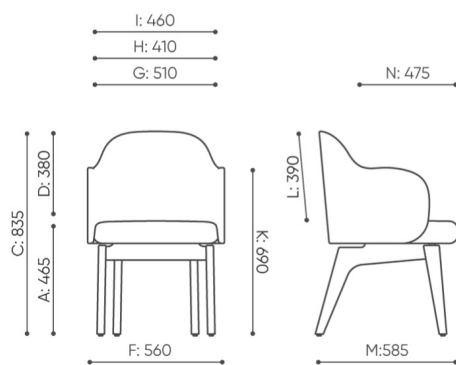

# dimensions

FSW KP 721

FSW KP 721

- A seat height: overall dimensions
- B seat height: measured according to the norm  
PN EN 1335 - 1
- C chair height
- D backrest height
- E headrest height
- F dimensional width chair / base
- G seat width
- H backrest width
- I width between armrests
- K height from the floor to the armrest
- L backrest length
- M dimensional chair depth
- N seat depth / seat length

Dimensions are approximate and may vary depending on the selected product configuration. The requirements of the standard are always met.