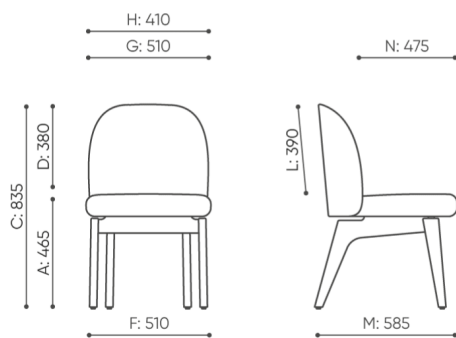

flos

FSW K 721

: fiche produit

La collection Flos propose des si ges extr mement confortables avec une large gamme de bases : en m tal, en bois, sur roulettes, basses, hautes et bancs. Elle est parfaite pour les bureaux et les lieux de travail domestiques.

design:
Tomasz Augustyniak

**must
have**
LA MEILLEURE SÉLECTION DE PRODUITS

bejot:

Site du produit
[lien vers le site](#)

dimensions

FSW K 721

FSW K 721

- A seat height: overall dimensions
- B seat height: measured according to the norm
PN EN 1335 - 1
- C chair height
- D backrest height
- E headrest height
- F dimensional width chair / base
- G seat width
- H backrest width
- I width between armrests
- K height from the floor to the armrest
- L backrest length
- M dimensional chair depth
- N seat depth / seat length

Dimensions are approximate and may vary depending on the selected product configuration. The requirements of the standard are always met.

mat riaux disponibles pour la collection

1st price group	Fenno, Keimo
2nd price group	Alaska, Alpa, Charles, Charles - Studio Design, Cura, Pastel, Roccia
3rd price group	Ally, Ally SD, Alpa-Studio Design, Blazer, Cura SD, Cyber SD, Easy SD, Oceanic, Silvertex , Silvertex - Studio Design, Synergy, Synergy - Studio Design
4th price group	Heritage, Oceanic-Studio Design, Remix - Studio Design
5th price group	Accessoire, Steelcut Trio 3
Cuir	Leather
Wood	Solid oak wood - clear varnish matt
Metal	Metal - powder coated