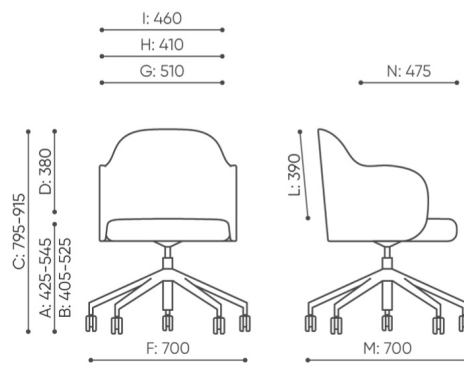

design:
Tomasz Augustyniak

**must
have**
LA BIEN DITTE DÉCORATION

bejot:

Site du produit
[lien vers le site](#)

dimensions

FS KP 5R

FS KP 5R

- A seat height: overall dimensions
- B seat height: measured according to the norm
PN EN 1335 - 1
- C chair height
- D backrest height
- E headrest height
- F dimensional width chair / base
- G seat width
- H backrest width
- I width between armrests
- K height from the floor to the armrest
- L backrest length
- M dimensional chair depth
- N seat depth / seat length

Dimensions are approximate and may vary depending on the selected product configuration. The requirements of the standard are always met.

mat riaux disponibles pour la collection

1st price group	Fenno, Keimo
2nd price group	Alpa, Charles, Charles - Studio Design, Cura, Pastel, Roccia
3rd price group	Ally, Ally SD, Alpa-Studio Design, Blazer, Cura SD, Easy SD, Oceanic, Silvertex , Silvertex - Studio Design, Synergy, Synergy - Studio Design
4th price group	Heritage, Oceanic-Studio Design, Remix - Studio Design
5th price group	Accessoire, Steelcut Trio 3
Cuir	Leather
Wood	Solid oak wood - clear varnish matt
Metal	Metal - powder coated