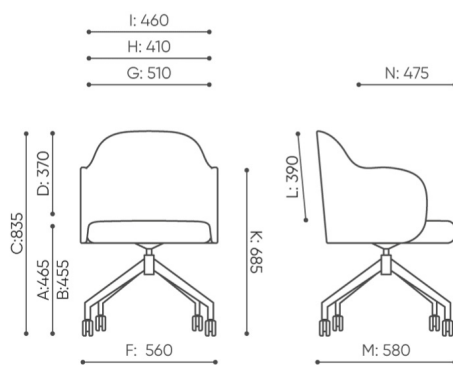

design:
Tomasz Augustyniak

**must
have**
LA BIEN DITTE DÉCORATION

bejot:

Site du produit
[lien vers le site](#)

dimensions

FS KP 4W

FS KP 4W

- A seat height: overall dimensions
- B seat height: measured according to the norm
PN EN 1335 - 1
- C chair height
- D backrest height
- E headrest height
- F dimensional width chair / base
- G seat width
- H backrest width
- I width between armrests
- K height from the floor to the armrest
- L backrest length
- M dimensional chair depth
- N seat depth / seat length

Dimensions are approximate and may vary depending on the selected product configuration. The requirements of the standard are always met.

mat riaux disponibles pour la collection

1st price group	Fenno, Keimo
2nd price group	Alpa, Charles, Charles - Studio Design, Cura, Pastel, Roccia
3rd price group	Ally, Ally SD, Alpa-Studio Design, Blazer, Cura SD, Easy SD, Oceanic, Silvertex , Silvertex - Studio Design, Synergy, Synergy - Studio Design
4th price group	Heritage, Oceanic-Studio Design, Remix - Studio Design
5th price group	Accessoire, Steelcut Trio 3
Cuir	Leather
Wood	Solid oak wood - clear varnish matt
Metal	Metal - powder coated