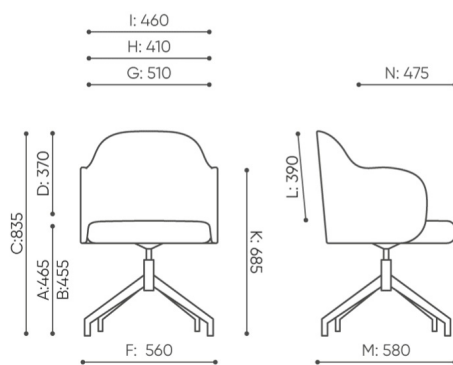

design:
Tomasz Augustyniak

**must
have**
LA MEILLEURE SÉLECTION DE PRODUITS

bejot:

Site du produit
[lien vers le site](#)

dimensions

FS KP 4R

FS KP 4R

- A seat height: overall dimensions
- B seat height: measured according to the norm
PN EN 1335 - 1
- C chair height
- D backrest height
- E headrest height
- F dimensional width chair / base
- G seat width
- H backrest width
- I width between armrests
- K height from the floor to the armrest
- L backrest length
- M dimensional chair depth
- N seat depth / seat length

Dimensions are approximate and may vary depending on the selected product configuration. The requirements of the standard are always met.

mat riaux disponibles pour la collection

1st price group	Fenno, Keimo
2nd price group	Alpa, Charles, Charles - Studio Design, Cura, Pastel, Roccia
3rd price group	Ally, Ally SD, Alpa-Studio Design, Blazer, Cura SD, Easy SD, Oceanic, Silvertex , Silvertex - Studio Design, Synergy, Synergy - Studio Design
4th price group	Heritage, Oceanic-Studio Design, Remix - Studio Design
5th price group	Accessoire, Steelcut Trio 3
Cuir	Leather
Wood	Solid oak wood - clear varnish matt
Metal	Metal - powder coated