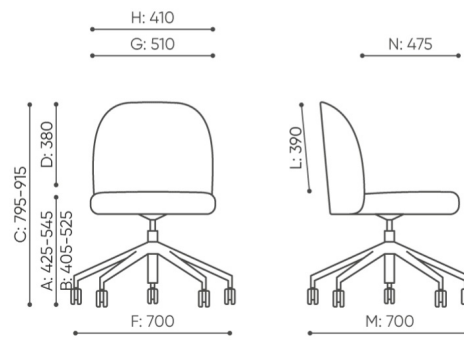

design:
Tomasz Augustyniak

**must
have**
LA BIEN DITTE SÉLECTION

bejot:

Site du produit
[lien vers le site](#)

dimensions

FS K 5R

FS K 5R

- A seat height: overall dimensions
- B seat height: measured according to the norm
PN EN 1335 - 1
- C chair height
- D backrest height
- E headrest height
- F dimensional width chair / base
- G seat width
- H backrest width
- I width between armrests
- K height from the floor to the armrest
- L backrest length
- M dimensional chair depth
- N seat depth / seat length