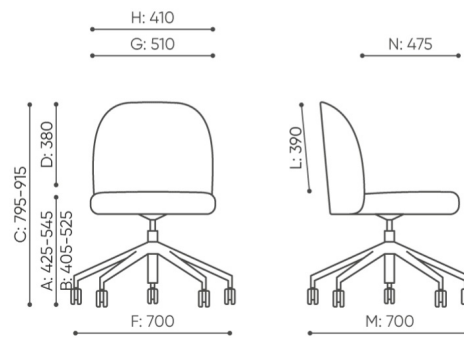

# dimensions

## FS K 5R

FS K 5R

- A seat height: overall dimensions
- B seat height: measured according to the norm  
PN EN 1335 - 1
- C chair height
- D backrest height
- E headrest height
- F dimensional width chair / base
- G seat width
- H backrest width
- I width between armrests
- K height from the floor to the armrest
- L backrest length
- M dimensional chair depth
- N seat depth / seat length

Dimensions are approximate and may vary depending on the selected product configuration. The requirements of the standard are always met.