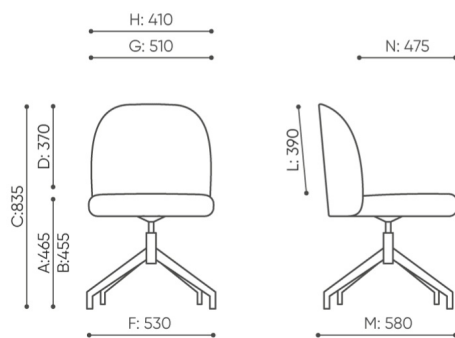

design:
Tomasz Augustyniak

**must
have**
LA BIEN DITTE SÉLECTION

bejot:

Site du produit
[lien vers le site](#)

dimensions

FS K 4R

FS K 4R

- A seat height: overall dimensions
- B seat height: measured according to the norm
PN EN 1335 - 1
- C chair height
- D backrest height
- E headrest height
- F dimensional width chair / base
- G seat width
- H backrest width
- I width between armrests
- K height from the floor to the armrest
- L backrest length
- M dimensional chair depth
- N seat depth / seat length

Dimensions are approximate and may vary depending on the selected product configuration. The requirements of the standard are always met.

mat riaux disponibles pour la collection

1st price group	Fenno, Keimo
2nd price group	Alaska, Alpa, Charles, Charles - Studio Design, Cura, Pastel, Roccia
3rd price group	Ally, Ally SD, Alpa-Studio Design, Blazer, Cura SD, Cyber SD, Easy SD, Oceanic, Silvertex , Silvertex - Studio Design, Synergy, Synergy - Studio Design
4th price group	Heritage, Oceanic-Studio Design, Remix - Studio Design
5th price group	Accessoire, Steelcut Trio 3
Cuir	Leather
Wood	Solid oak wood - clear varnish matt
Metal	Metal - powder coated