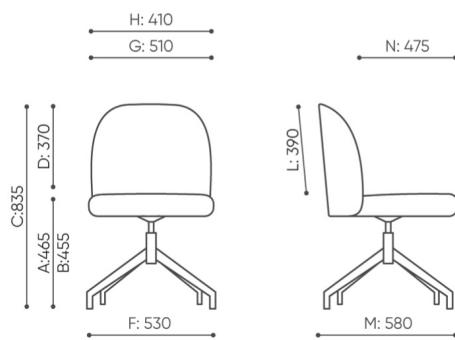

design:
Tomasz Augustyniak

**must
have**
LA BIEN DITTE QUALITÉ ITALIENNE

bejot:

Site du produit
[lien vers le site](#)

dimensions

FS K 4R

FS K 4R

- A seat height: overall dimensions
- B seat height: measured according to the norm
PN EN 1335 - 1
- C chair height
- D backrest height
- E headrest height
- F dimensional width chair / base
- G seat width
- H backrest width
- I width between armrests
- K height from the floor to the armrest
- L backrest length
- M dimensional chair depth
- N seat depth / seat length

Dimensions are approximate and may vary depending on the selected product configuration. The requirements of the standard are always met.

mat riaux disponibles pour la collection

1st price group	Fenno, Keimo
2nd price group	Alpa, Charles, Charles - Studio Design, Cura, Pastel, Roccia
3rd price group	Ally, Ally SD, Alpa-Studio Design, Blazer, Cura SD, Easy SD, Oceanic, Silvertex , Silvertex - Studio Design, Synergy, Synergy - Studio Design
4th price group	Heritage, Oceanic-Studio Design, Remix - Studio Design
5th price group	Accessoire, Steelcut Trio 3
Cuir	Leather
Wood	Solid oak wood - clear varnish matt
Metal	Metal - powder coated