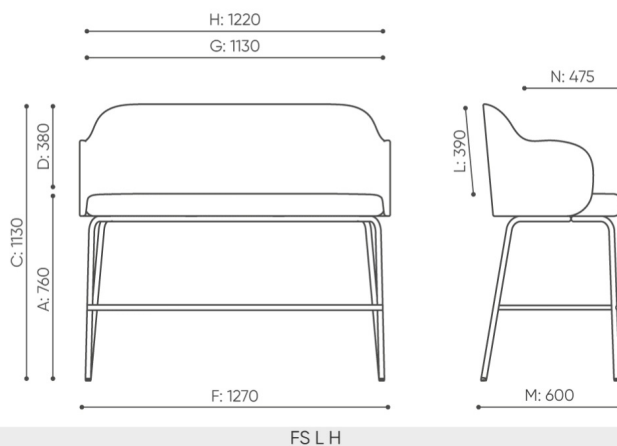

flos

FS LH

: fiche produit

La collection Flos propose des si ges extr mement confortables avec une large gamme de bases : en m tal, en bois, sur roulettes, basses, hautes et bancs. Elle est parfaite pour les bureaux et les lieux de travail domestiques.

design:
Tomasz Augustyniak

**must
have**
LA BIEN DITTE

bejot:

Site du produit
[lien vers le site](#)

dimensions

FS LH

- A seat height: overall dimensions
- B seat height: measured according to the norm
PN EN 1335 - 1
- C chair height
- D backrest height
- E headrest height
- F dimensional width chair / base
- G seat width
- H backrest width
- I width between armrests
- K height from the floor to the armrest
- L backrest length
- M dimensional chair depth
- N seat depth / seat length

Dimensions are approximate and may vary depending on the selected product configuration. The requirements of the standard are always met.

mat riaux disponibles pour la collection

1st price group	Fenno, Keimo
2nd price group	Alpa, Charles - Studio Design, Cura, Pastel, Roccia
3rd price group	Ally, Ally SD, Alpa-Studio Design, Blazer, Cura SD, Easy SD, Oceanic, Silvertex , Silvertex - Studio Design, Synergy, Synergy - Studio Design
4th price group	Heritage, Oceanic-Studio Design, Remix - Studio Design
5th price group	Accessoire, Steelcut Trio 3
Cuir	Leather
Metal	Metal - powder coated