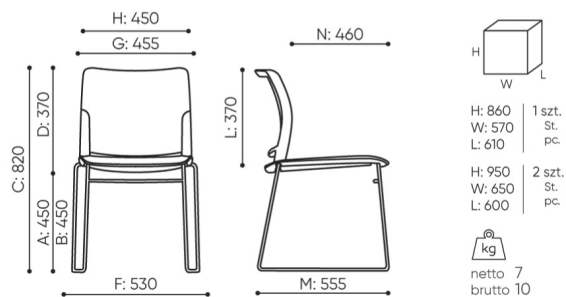

# dimensions

FD 271

FD 271 1N

- A seat height: overall dimensions
- B seat height: measured according to the norm  
PN EN 1335 - 1
- C chair height
- D backrest height
- E headrest height
- F dimensional width chair / base
- G seat width
- H backrest width
- I width between armrests
- K height from the floor to the armrest
- L backrest length
- M dimensional chair depth
- N seat depth / seat length

Dimensions are approximate and may vary depending on the selected product configuration. The requirements of the standard are always met.