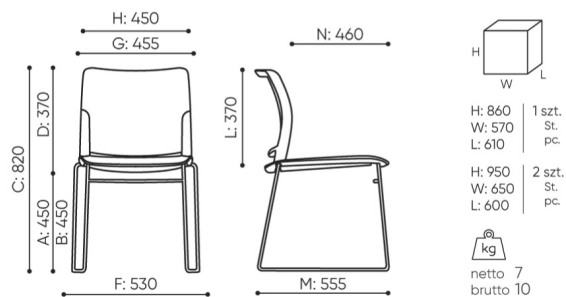

design:
Scagnellato & Ferrarese

Site du produit
[lien vers le site](#)

bejot:

dimensions

FD 271 M

FD 271 1N

- A seat height: overall dimensions
- B seat height: measured according to the norm
PN EN 1335 - 1
- C chair height
- D backrest height
- E headrest height
- F dimensional width chair / base
- G seat width
- H backrest width
- I width between armrests
- K height from the floor to the armrest
- L backrest length
- M dimensional chair depth
- N seat depth / seat length

Dimensions are approximate and may vary depending on the selected product configuration. The requirements of the standard are always met.

mat riaux disponibles pour la collection

1st price group	Bond, Fenno, Keimo, Sawana
2nd price group	Alaska, Alpa, Charles, Charles - Studio Design, Cura, Pastel, Roccia, Valencia
3rd price group	Ally, Ally SD, Alpa-Studio Design, Blazer, Cura SD, Cyber SD, Easy SD, Oceanic, Silvertex , Silvertex - Studio Design, Synergy, Synergy - Studio Design, Valencia - Studio Design
4th price group	Heritage, Oceanic-Studio Design, Remix - Studio Design
5th price group	Steelcut Trio 3
Cuir	Leather
Membrane	Membrane Kyos, Momo, Milla
Plastic	Plastik Fendo 2M, Plastic Fendo
Metal	Metal - powder coated