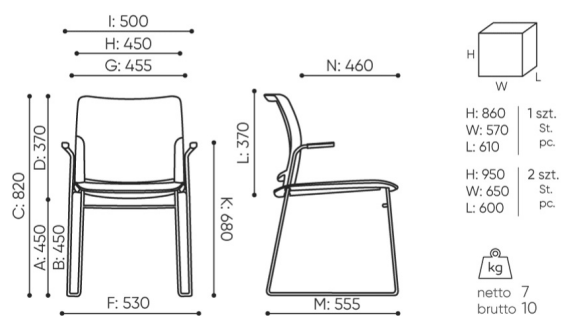

design:
Scagnellato & Ferrarese

Site du produit
[lien vers le site](#)

bejot:

dimensions

FD 270

FD 270 1N

- A seat height: overall dimensions
- B seat height: measured according to the norm
PN EN 1335 - 1
- C chair height
- D backrest height
- E headrest height
- F dimensional width chair / base
- G seat width
- H backrest width
- I width between armrests
- K height from the floor to the armrest
- L backrest length
- M dimensional chair depth
- N seat depth / seat length

Dimensions are approximate and may vary depending on the selected product configuration. The requirements of the standard are always met.

mat riaux disponibles pour la collection

1st price group	Bond, Fenno, Keimo, Sawana
2nd price group	Alpa, Charles, Charles - Studio Design, Cura, Pastel, Roccia, Valencia
3rd price group	Ally, Ally SD, Alpa-Studio Design, Blazer, Cura SD, Easy SD, Oceanic, Silvertex , Silvertex - Studio Design, Synergy, Synergy - Studio Design, Valencia - Studio Design
4th price group	Heritage, Oceanic-Studio Design, Remix - Studio Design
5th price group	Steelcut Trio 3
Cuir	Leather
Membrane	Membrane Kyos, Momo, Milla
Plastic	Plastik Fendo 2M, Plastic Fendo
Metal	Metal - powder coated