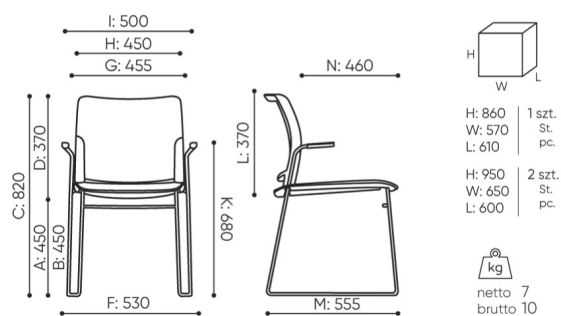

design:
Scagnellato & Ferrarese

Site du produit
[lien vers le site](#)

bejot:

dimensions

FD 270

FD 270 1N

- A seat height: overall dimensions
- B seat height: measured according to the norm
PN EN 1335 - 1
- C chair height
- D backrest height
- E headrest height
- F dimensional width chair / base
- G seat width
- H backrest width
- I width between armrests
- K height from the floor to the armrest
- L backrest length
- M dimensional chair depth
- N seat depth / seat length

Dimensions are approximate and may vary depending on the selected product configuration. The requirements of the standard are always met.

mat riaux disponibles pour la collection

1st price group	Bond, Fenno, Keimo, Sawana
2nd price group	Alaska, Alpa, Charles, Charles - Studio Design, Cura, Pastel, Roccia, Valencia
3rd price group	Ally, Ally SD, Alpa-Studio Design, Blazer, Cura SD, Cyber SD, Easy SD, Oceanic, Silvertex , Silvertex - Studio Design, Synergy, Synergy - Studio Design, Valencia - Studio Design
4th price group	Heritage, Oceanic-Studio Design, Remix - Studio Design
5th price group	Steelcut Trio 3
Cuir	Leather
Membrane	Membrane Kyos, Momo, Milla
Plastic	Plastik Fendo 2M, Plastic Fendo
Metal	Metal - powder coated