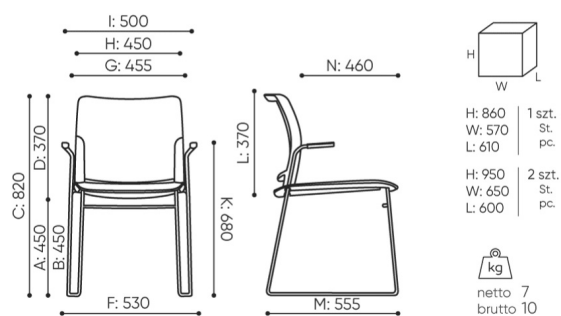

design:
Scagnellato & Ferrarese

Site du produit
[lien vers le site](#)

bejot:

dimensions

FD 270 M

FD 270 1N

- A seat height: overall dimensions
- B seat height: measured according to the norm
PN EN 1335 - 1
- C chair height
- D backrest height
- E headrest height
- F dimensional width chair / base
- G seat width
- H backrest width
- I width between armrests
- K height from the floor to the armrest
- L backrest length
- M dimensional chair depth
- N seat depth / seat length

Dimensions are approximate and may vary depending on the selected product configuration. The requirements of the standard are always met.

mat riaux disponibles pour la collection

1st price group	Bond, Fenno, Keimo, Sawana
2nd price group	Alaska, Alpa, Charles, Charles - Studio Design, Cura, Pastel, Roccia, Valencia
3rd price group	Ally, Ally SD, Alpa-Studio Design, Blazer, Cura SD, Cyber SD, Easy SD, Oceanic, Silvertex , Silvertex - Studio Design, Synergy, Synergy - Studio Design, Valencia - Studio Design
4th price group	Heritage, Oceanic-Studio Design, Remix - Studio Design
5th price group	Steelcut Trio 3
Cuir	Leather
Membrane	Membrane Kyos, Momo, Milla
Plastic	Plastik Fendo 2M, Plastic Fendo
Metal	Metal - powder coated