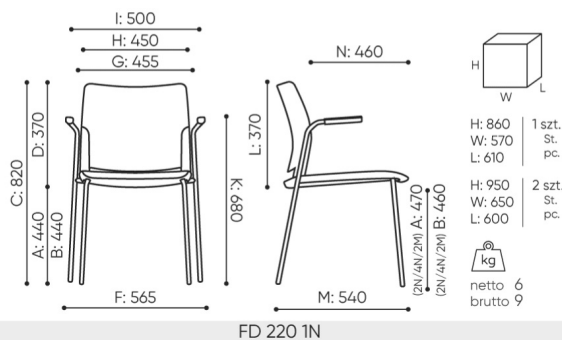

design:
Scagnellato & Ferrarese

Site du produit
[lien vers le site](#)

bejot:

dimensions

FD 220

- A seat height: overall dimensions
- B seat height: measured according to the norm PN EN 1335 - 1
- C chair height
- D backrest height
- E headrest height
- F dimensional width chair / base
- G seat width
- H backrest width
- I width between armrests
- K height from the floor to the armrest
- L backrest length
- M dimensional chair depth
- N seat depth / seat length

Dimensions are approximate and may vary depending on the selected product configuration. The requirements of the standard are always met.

mat riaux disponibles pour la collection

1st price group	Bond, Fenno, Keimo, Sawana
2nd price group	Alpa, Charles, Charles - Studio Design, Cura, Pastel, Roccia, Valencia
3rd price group	Ally, Ally SD, Alpa-Studio Design, Blazer, Cura SD, Easy SD, Oceanic, Silvertex , Silvertex - Studio Design, Synergy, Synergy - Studio Design, Valencia - Studio Design
4th price group	Heritage, Oceanic-Studio Design, Remix - Studio Design
5th price group	Steelcut Trio 3
Cuir	Leather
Membrane	Membrane Kyos, Momo, Milla
Plastic	Plastik Fendo 2M, Plastic Fendo
Metal	Metal - powder coated