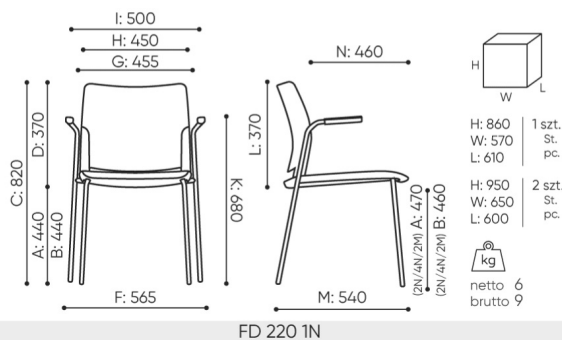

fendo

FD 220 M

: fiche produit

Fendo se caractérise par sa forme légère et moderne, sa finition précise et un large éventail de modèles et de couleurs disponibles. Il est parfaitement adapté aux bureaux et aux espaces publics tels que les salles de réunion, les salles d'attente et les cantines.

design:
Scagnellato & Ferrarese

Site du produit
[lien vers le site](#)

bejot:

dimensions

FD 220 M

FD 220 1N

- A seat height: overall dimensions
- B seat height: measured according to the norm
PN EN 1335 - 1
- C chair height
- D backrest height
- E headrest height
- F dimensional width chair / base
- G seat width
- H backrest width
- I width between armrests
- K height from the floor to the armrest
- L backrest length
- M dimensional chair depth
- N seat depth / seat length

Dimensions are approximate and may vary depending on the selected product configuration. The requirements of the standard are always met.

mat riaux disponibles pour la collection

1st price group	Bond, Fenno, Keimo, Sawana
2nd price group	Alpa, Charles, Charles - Studio Design, Cura, Pastel, Roccia, Valencia
3rd price group	Ally, Ally SD, Alpa-Studio Design, Blazer, Cura SD, Easy SD, Oceanic, Silvertex , Silvertex - Studio Design, Synergy, Synergy - Studio Design, Valencia - Studio Design
4th price group	Heritage, Oceanic-Studio Design, Remix - Studio Design
5th price group	Steelcut Trio 3
Cuir	Leather
Membrane	Membrane Kyos, Momo, Milla
Plastic	Plastik Fendo 2M, Plastic Fendo
Metal	Metal - powder coated