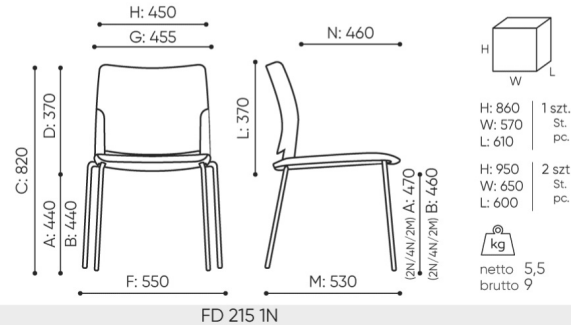

# dimensions

FD 215

- A seat height: overall dimensions
- B seat height: measured according to the norm  
PN EN 1335 - 1
- C chair height
- D backrest height
- E headrest height
- F dimensional width chair / base
- G seat width
- H backrest width
- I width between armrests
- K height from the floor to the armrest
- L backrest length
- M dimensional chair depth
- N seat depth / seat length

Dimensions are approximate and may vary depending on the selected product configuration. The requirements of the standard are always met.