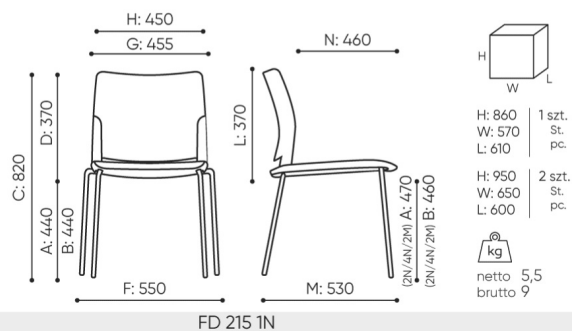

design:
Scagnellato & Ferrarese

Site du produit
[lien vers le site](#)

bejot:

dimensions

FD 215

- A seat height: overall dimensions
- B seat height: measured according to the norm
PN EN 1335 - 1
- C chair height
- D backrest height
- E headrest height
- F dimensional width chair / base
- G seat width
- H backrest width
- I width between armrests
- K height from the floor to the armrest
- L backrest length
- M dimensional chair depth
- N seat depth / seat length

Dimensions are approximate and may vary depending on the selected product configuration. The requirements of the standard are always met.

mat riaux disponibles pour la collection

1st price group	Bond, Fenno, Keimo, Sawana
2nd price group	Alaska, Alpa, Charles, Charles - Studio Design, Cura, Pastel, Roccia, Valencia
3rd price group	Ally, Ally SD, Alpa-Studio Design, Blazer, Cura SD, Cyber SD, Easy SD, Oceanic, Silvertex , Silvertex - Studio Design, Synergy, Synergy - Studio Design, Valencia - Studio Design
4th price group	Heritage, Oceanic-Studio Design, Remix - Studio Design
5th price group	Steelcut Trio 3
Cuir	Leather
Membrane	Membrane Kyos, Momo, Milla
Plastic	Plastik Fendo 2M, Plastic Fendo
Metal	Metal - powder coated