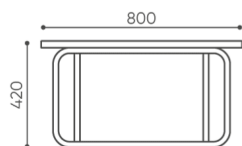

design:

Jan Kochański

Site du produit

[lien vers le site](#)

bejot:

dimensions

EP TB

H: 500 | 1 szt.
W: 830 | St.
L: 800 | Pc

netto 15,5

EP TB

H height: overall dimensions

W width: overall dimensions

L epth: overall dimensions

Dimensions are approximate and may vary depending on the selected product configuration. The requirements of the standard are always met.