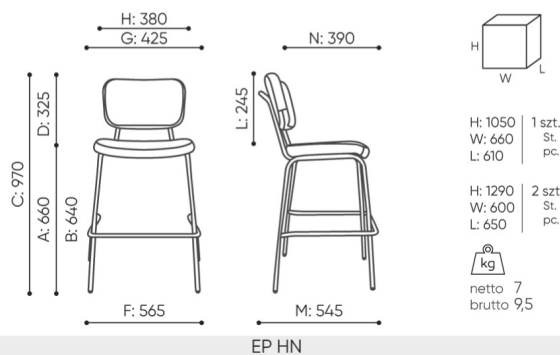

design:
Bejot Development Team

Site du produit
[lien vers le site](#)

bejot:

dimensions

EP HN

- A seat height: overall dimensions
- B seat height: measured according to the norm
PN EN 1335 - 1
- C chair height
- D backrest height
- E headrest height
- F dimensional width chair / base
- G seat width
- H backrest width
- I width between armrests
- K height from the floor to the armrest
- L backrest length
- M dimensional chair depth
- N seat depth / seat length

Dimensions are approximate and may vary depending on the selected product configuration. The requirements of the standard are always met.

mat riaux disponibles pour la collection

1st price group	Bond, Fenno, Keimo, Sawana
2nd price group	Alpa, Charles, Charles - Studio Design, Cura, Era - Studio Design, Pastel, Roccia
3rd price group	Ally, Ally SD, Alpa-Studio Design, Blazer, Cura SD, Easy SD, Oceanic, Silvertex , Silvertex - Studio Design, Synergy, Synergy - Studio Design
4th price group	Heritage, Oceanic-Studio Design, Remix - Studio Design
5th price group	Accessoire, Steelcut Trio 3
Cuir	Leather
Metal	Metal - powder coated