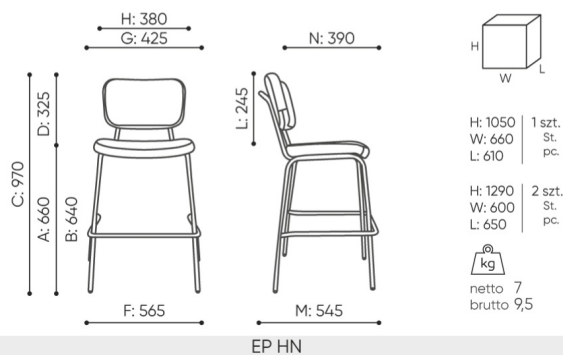

design:
Bejot Development Team

Site du produit
[lien vers le site](#)

bejot:

dimensions

EP HN

- A seat height: overall dimensions
- B seat height: measured according to the norm
PN EN 1335 - 1
- C chair height
- D backrest height
- E headrest height
- F dimensional width chair / base
- G seat width
- H backrest width
- I width between armrests
- K height from the floor to the armrest
- L backrest length
- M dimensional chair depth
- N seat depth / seat length

Dimensions are approximate and may vary depending on the selected product configuration. The requirements of the standard are always met.

mat riaux disponibles pour la collection

1st price group	Bond, Fenno, Keimo, Sawana
2nd price group	Alaska, Alpa, Charles, Charles - Studio Design, Cura, Era - Studio Design, Pastel, Roccia
3rd price group	Ally, Ally SD, Alpa-Studio Design, Blazer, Cura SD, Cyber SD, Easy SD, Oceanic, Silvertex , Silvertex - Studio Design, Synergy, Synergy - Studio Design
4th price group	Heritage, Oceanic-Studio Design, Remix - Studio Design
5th price group	Accessoire, Steelcut Trio 3
Cuir	Leather
Metal	Metal - powder coated