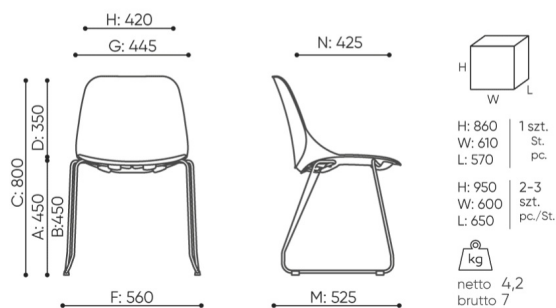

dimensions

EG 271

EG 271 1N

- A seat height: overall dimensions
- B seat height: measured according to the norm
  PN EN 1335 - 1
- C chair height
- D backrest height
- E headrest height
- F dimensional width chair / base
- G seat width
- H backrest width
- I width between armrests
- K height from the floor to the armrest
- L backrest length
- M dimensional chair depth
- N seat depth / seat length

Dimensions are approximate and may vary depending on the selected product configuration. The requirements of the standard are always met.