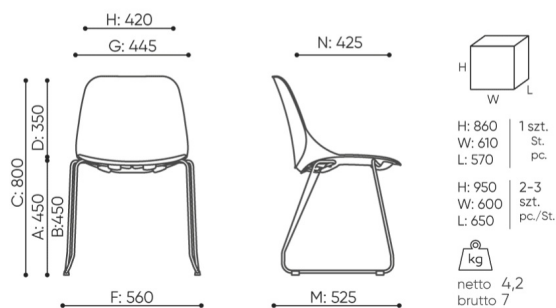

# dimensions

EG 271

EG 271 1N

- A seat height: overall dimensions
- B seat height: measured according to the norm  
PN EN 1335 - 1
- C chair height
- D backrest height
- E headrest height
- F dimensional width chair / base
- G seat width
- H backrest width
- I width between armrests
- K height from the floor to the armrest
- L backrest length
- M dimensional chair depth
- N seat depth / seat length

Dimensions are approximate and may vary depending on the selected product configuration. The requirements of the standard are always met.