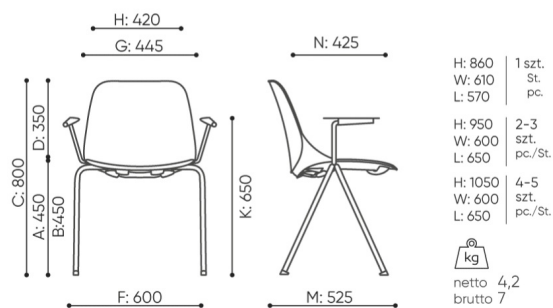

# dimensions

## EG 220

EG 220 1N

- A seat height: overall dimensions
- B seat height: measured according to the norm  
PN EN 1335 - 1
- C chair height
- D backrest height
- E headrest height
- F dimensional width chair / base
- G seat width
- H backrest width
- I width between armrests
- K height from the floor to the armrest
- L backrest length
- M dimensional chair depth
- N seat depth / seat length