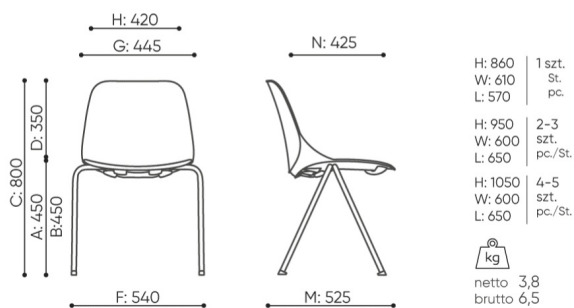

design:
Scagnellato & Ferrarese

Site du produit
[lien vers le site](#)

bejot:

dimensions

EG 215

EG 215 1N

- A seat height: overall dimensions
- B seat height: measured according to the norm
PN EN 1335 - 1
- C chair height
- D backrest height
- E headrest height
- F dimensional width chair / base
- G seat width
- H backrest width
- I width between armrests
- K height from the floor to the armrest
- L backrest length
- M dimensional chair depth
- N seat depth / seat length

Dimensions are approximate and may vary depending on the selected product configuration. The requirements of the standard are always met.

mat riaux disponibles pour la collection

1st price group	Bond, Fenno, Keimo, Sawana
2nd price group	Alaska, Alpa, Charles, Charles - Studio Design, Cura, Era - Studio Design, Pastel, Roccia, Valencia
3rd price group	Ally, Ally SD, Alpa-Studio Design, Blazer, Cura SD, Cyber SD, Easy SD, Oceanic, Silvertex , Silvertex - Studio Design, Synergy, Synergy - Studio Design, Valencia - Studio Design
4th price group	Heritage, Oceanic-Studio Design, Remix - Studio Design
5th price group	Accessoire, Steelcut Trio 3
Cuir	Leather
Plastic	Eggo