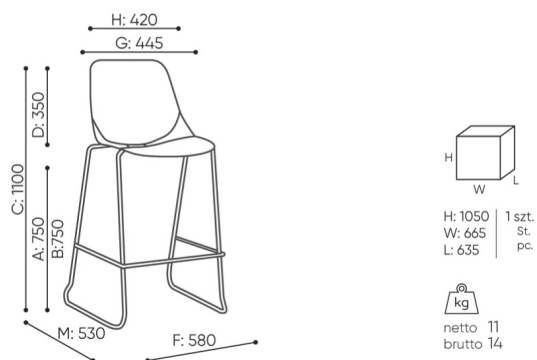

design:
Scagnellato & Ferrarese

Site du produit
[lien vers le site](#)

bejot:

dimensions

EG H

EG H 1N

- A seat height: overall dimensions
- B seat height: measured according to the norm
PN EN 1335 - 1
- C chair height
- D backrest height
- E headrest height
- F dimensional width chair / base
- G seat width
- H backrest width
- I width between armrests
- K height from the floor to the armrest
- L backrest length
- M dimensional chair depth
- N seat depth / seat length

Dimensions are approximate and may vary depending on the selected product configuration. The requirements of the standard are always met.

mat riaux disponibles pour la collection

1st price group	Bond, Fenno, Keimo, Sawana
2nd price group	Alaska, Alpa, Charles, Charles - Studio Design, Cura, Era - Studio Design, Pastel, Roccia, Valencia
3rd price group	Alpa-Studio Design, Blazer, Cura SD, Cyber SD, Easy SD, Oceanic, Silververtex , Silververtex - Studio Design, Synergy, Synergy - Studio Design, Valencia - Studio Design
4th price group	Heritage, Oceanic-Studio Design, Remix - Studio Design
5th price group	Accessoire, Steelcut Trio 3
Cuir	Leather
Plastic	Eggo