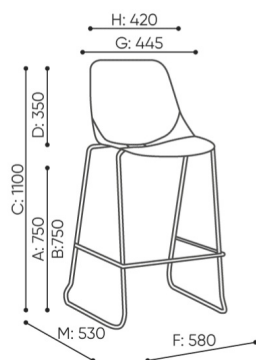

design:
Scagnellato & Ferrarese

Site du produit
[lien vers le site](#)

bejot:

dimensions

EG H

H: 1050
W: 665
L: 635

1 szt.
St.
pc.

netto 11
brutto 14

EG H 1N

- A seat height: overall dimensions
- B seat height: measured according to the norm
PN EN 1335 - 1
- C chair height
- D backrest height
- E headrest height
- F dimensional width chair / base
- G seat width
- H backrest width
- I width between armrests
- K height from the floor to the armrest
- L backrest length
- M dimensional chair depth
- N seat depth / seat length

Dimensions are approximate and may vary depending on the selected product configuration. The requirements of the standard are always met.

mat riaux disponibles pour la collection

1st price group	Bond, Fenno, Keimo, Sawana
2nd price group	Alpa, Charles, Charles - Studio Design, Cura, Era - Studio Design, Pastel, Roccia, Valencia
3rd price group	Alpa-Studio Design, Blazer, Cura SD, Easy SD, Oceanic, Silvertex , Silvertex - Studio Design, Synergy, Synergy - Studio Design, Valencia - Studio Design
4th price group	Heritage, Oceanic-Studio Design, Remix - Studio Design
5th price group	Accessoire, Steelcut Trio 3
Cuir	Leather
Plastic	Eggo