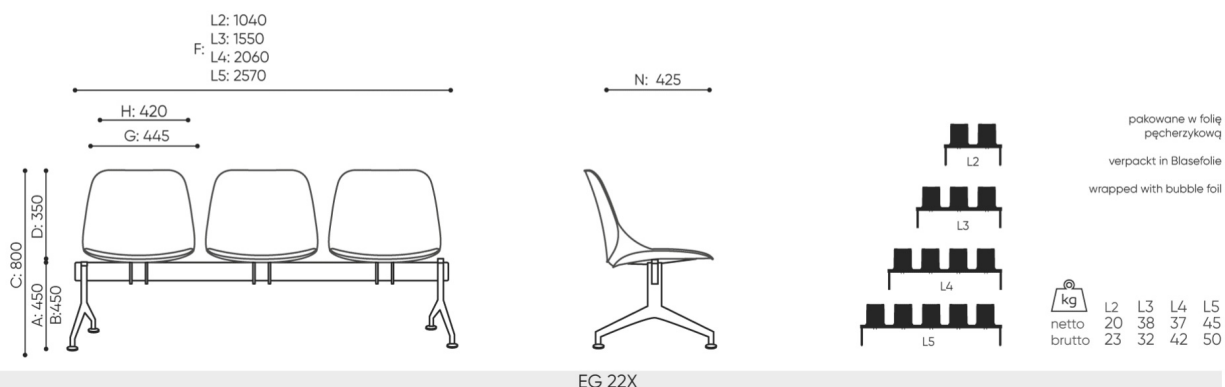

design:
Scagnellato & Ferrarese

Site du produit
[lien vers le site](#)

bejot:

dimensions

EG 22X

- A seat height: overall dimensions
- B seat height: measured according to the norm PN EN 1335 - 1
- C chair height
- D backrest height
- E headrest height
- F dimensional width chair / base
- G seat width
- H backrest width
- I width between armrests
- K height from the floor to the armrest
- L backrest length
- M dimensional chair depth
- N seat depth / seat length

Dimensions are approximate and may vary depending on the selected product configuration. The requirements of the standard are always met.

mat riaux disponibles pour la collection

Tabletop

Laminated tabletop