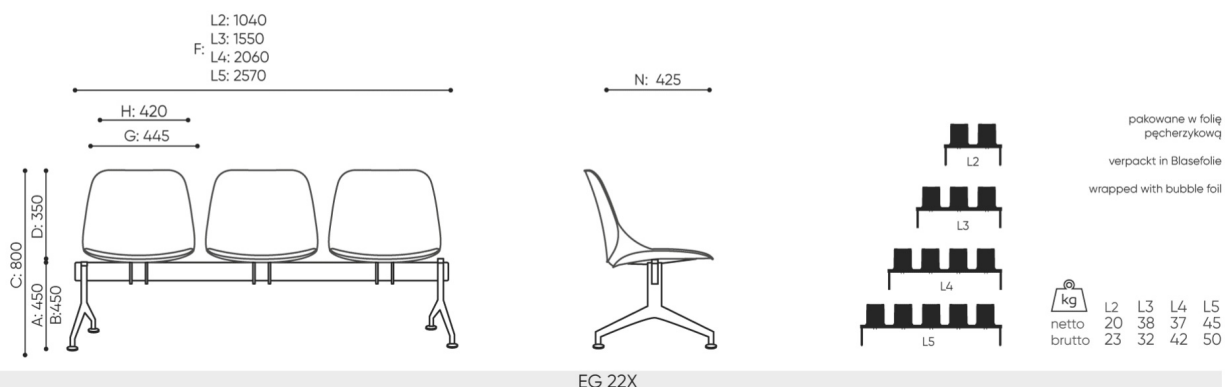

# dimensions

## EG 22X

- A seat height: overall dimensions
- B seat height: measured according to the norm PN EN 1335 - 1
- C chair height
- D backrest height
- E headrest height
- F dimensional width chair / base
- G seat width
- H backrest width
- I width between armrests
- K height from the floor to the armrest
- L backrest length
- M dimensional chair depth
- N seat depth / seat length