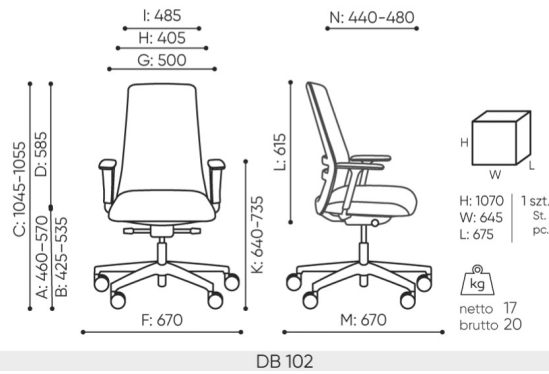

offre be:basic

DB 102 be:basic

: fiche produit

Produits retirés de l'offre avec des délais de livraison prolongés.
Disponibles uniquement dans la limite des stocks disponibles.

design:

Site du produit
[lien vers le site](#)

bejot:

dimensions

DB 102 be:basic

DB 102

- A seat height: overall dimensions
- B seat height: measured according to the norm PN EN 1335 - 1
- C chair height adjustment
- D backrest height adjustment
- E headrest height adjustment
- F dimensional width chair / base
- G seat width
- H backrest width
- I width between armrests
- K armrest height adjustment
- L backrest length
- M dimensional chair depth
- N seat depth adjustment / seat length

Dimensions are approximate and may vary depending on the selected product configuration. The requirements of the standard are always met.

mat riaux disponibles pour la collection

1st price group	Bond, Fenno, Keimo, Sawana
2nd price group	Alpa, Charles, Charles - Studio Design, Cura, Era - Studio Design, Pastel, Roccia, Valencia
3rd price group	Ally, Ally SD, Alpa-Studio Design, Blazer, Cura SD, Easy SD, Oceanic, Rhythm, Silvertex , Silvertex - Studio Design, Synergy, Synergy - Studio Design, Valencia - Studio Design
4th price group	Heritage, Oceanic-Studio Design, Remix - Studio Design
5th price group	Steelcut Trio 3
Cuir	Leather
Membrane	Membrane Kyos, Momo, Milla
Metal	Metal - powder coated, Metal ALU/chrom