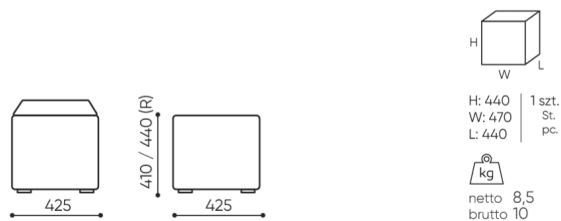

# dimensions

## CUB R 425

CUB 425 / R 425

- A seat height: overall dimensions
- B seat height
- C chair height: overall dimensions
- D backrest height
- F chair width: overall dimensions
- G seat width
- H backrest width
- K height from the floor to the armrest
- M chair depth: overall dimensions
- N seat depth / seat length

Dimensions are approximate and may vary depending on the selected product configuration. The requirements of the standard are always met.