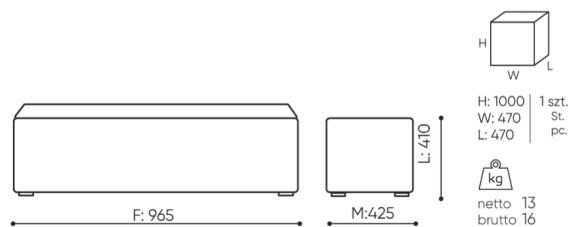

cube

CUB 965

: fiche produit

Une collection de poufs qui se caractérise par une forme rectangulaire minimaliste.

Ils sont légers et robustes, ce qui permet des aménagements multiples et rapides de l'espace de bureau.

design:
Bejot Development Team

Site du produit
[lien vers le site](#)

bejot:

dimensions

CUB 965

CUB 965

- A seat height: overall dimensions
- B seat height
- C chair height: overall dimensions
- D backrest height
- F chair width: overall dimensions
- G seat width
- H backrest width
- K height from the floor to the armrest
- M chair depth: overall dimensions
- N seat depth / seat length

Dimensions are approximate and may vary depending on the selected product configuration. The requirements of the standard are always met.

mat riaux disponibles pour la collection

1st price group	Bond, Fenno, Keimo, Sawana
2nd price group	Alpa, Charles, Charles - Studio Design, Cura, Era - Studio Design, Pastel, Roccia, Valencia
3rd price group	Ally, Ally SD, Alpa-Studio Design, Blazer, Cura SD, Easy SD, Oceanic, Rhythm, Silvertex , Silvertex - Studio Design, Synergy, Synergy - Studio Design, Valencia - Studio Design
4th price group	Heritage, Oceanic-Studio Design, Remix - Studio Design
5th price group	Accessoire, Steelcut Trio 3
Cuir	Leather