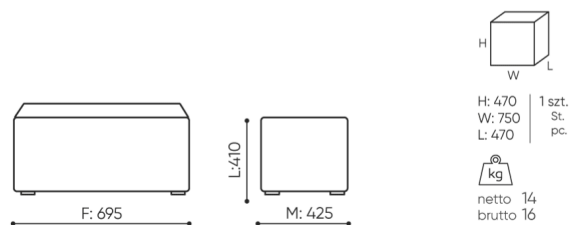

cube

CUB 695

: fiche produit

Une collection de poufs qui se caractérise par une forme rectangulaire minimaliste.

Ils sont légers et robustes, ce qui permet des aménagements multiples et rapides de l'espace de bureau.

design:
Bejot Development Team

Site du produit
[lien vers le site](#)

bejot:

dimensions

CUB 695

CUB 695

- A seat height: overall dimensions
- B seat height
- C chair height: overall dimensions
- D backrest height
- F chair width: overall dimensions
- G seat width
- H backrest width
- K height from the floor to the armrest
- M chair depth: overall dimensions
- N seat depth / seat length

Dimensions are approximate and may vary depending on the selected product configuration. The requirements of the standard are always met.

mat riaux disponibles pour la collection

1st price group	Bond, Fenno, Keimo, Sawana
2nd price group	Alpa, Charles, Charles - Studio Design, Cura, Era - Studio Design, Pastel, Roccia, Valencia
3rd price group	Ally, Ally SD, Alpa-Studio Design, Blazer, Cura SD, Easy SD, Oceanic, Rhythm, Silvertex , Silvertex - Studio Design, Synergy, Synergy - Studio Design, Valencia - Studio Design
4th price group	Heritage, Oceanic-Studio Design, Remix - Studio Design
5th price group	Accessoire, Steelcut Trio 3
Cuir	Leather