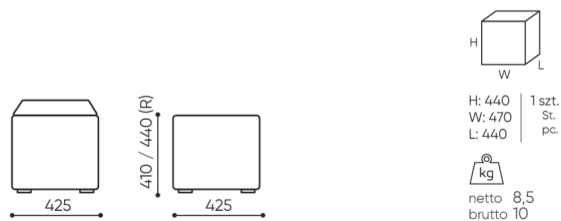

# dimensions

## CUB 425

CUB 425 / R 425

- A seat height: overall dimensions
- B seat height
- C chair height: overall dimensions
- D backrest height
- F chair width: overall dimensions
- G seat width
- H backrest width
- K height from the floor to the armrest
- M chair depth: overall dimensions
- N seat depth / seat length

Dimensions are approximate and may vary depending on the selected product configuration. The requirements of the standard are always met.