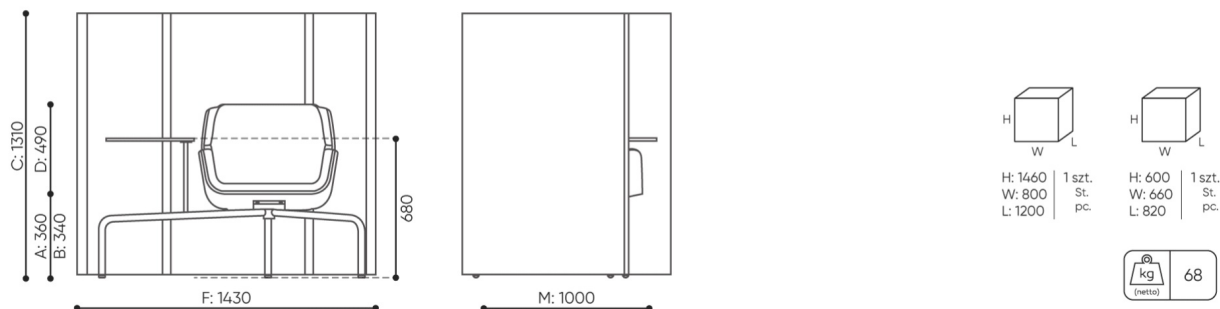

design:
Maciej Karpiak Bejot Development Team

Site du produit
[lien vers le site](#)

bejot:

dimensions

BO WS

BO S BASE + BO S CHAIR

- A seat height: overall dimensions
- B seat height: measured according to the norm
PN EN 1335 - 1
- C chair height
- D backrest height
- E headrest height
- F dimensional width chair / base
- G seat width
- H backrest width
- I width between armrests
- K height from the floor to the armrest
- L backrest length
- M dimensional chair depth
- N seat depth / seat length