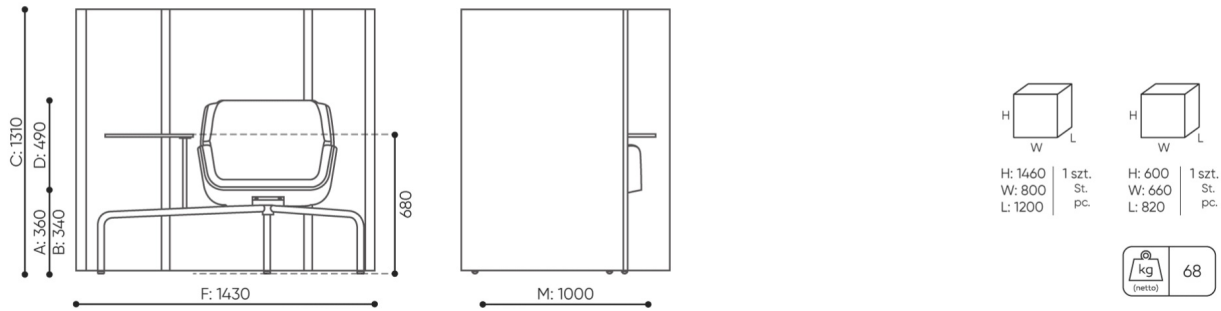

# dimensions

## BO WS

BO S BASE + BO S CHAIR

- A seat height: overall dimensions
- B seat height: measured according to the norm  
PN EN 1335 - 1
- C chair height
- D backrest height
- E headrest height
- F dimensional width chair / base
- G seat width
- H backrest width
- I width between armrests
- K height from the floor to the armrest
- L backrest length
- M dimensional chair depth
- N seat depth / seat length