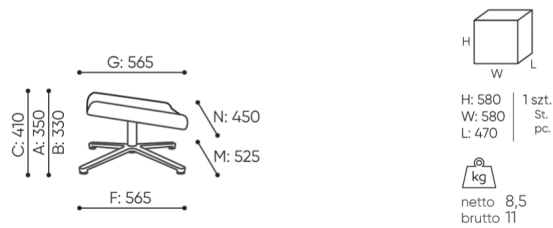

design:
Maciej Karpiak Bejot Development Team

Site du produit
[lien vers le site](#)

bejot:

dimensions

BO W 4C3

BO 4C3 / BO W 4C3

bejot:boo

BO 4CP / BO W 4CP

- A seat height: overall dimensions
- B seat height: measured according to the norm
PN EN 1335 - 1
- C chair height
- D backrest height
- E headrest height
- F dimensional width chair / base
- G seat width
- H backrest width
- I width between armrests
- K height from the floor to the armrest
- L backrest length
- M dimensional chair depth
- N seat depth / seat length