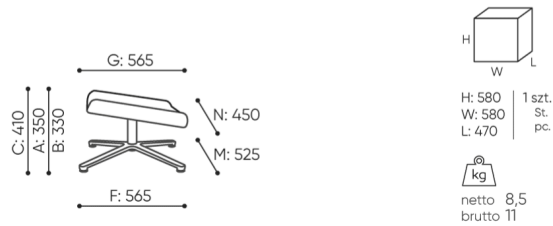

design:

Maciej Karpiak Bejot Development Team

Site du produit

[lien vers le site](#)

bejot:

dimensions

BO 4C3

BO 4C3 / BO W 4C3

bejot:boo

BO 4CP / BO W 4CP

- A seat height: overall dimensions
- B seat height: measured according to the norm
PN EN 1335 - 1
- C chair height
- D backrest height
- E headrest height
- F dimensional width chair / base
- G seat width
- H backrest width
- I width between armrests
- K height from the floor to the armrest
- L backrest length
- M dimensional chair depth
- N seat depth / seat length