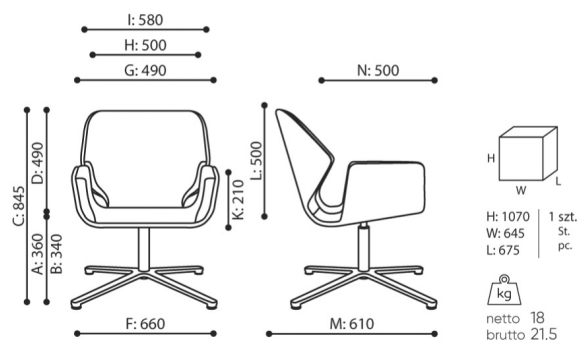

design:
Maciej Karpiak Bejot Development Team

Site du produit
[lien vers le site](#)

bejot:

dimensions

BO 4C2

BO 4C2 / BO W 4C2

- A seat height: overall dimensions
- B seat height: measured according to the norm PN EN 1335 - 1
- C chair height
- D backrest height
- E headrest height
- F dimensional width chair / base
- G seat width
- H backrest width
- I width between armrests
- K height from the floor to the armrest
- L backrest length
- M dimensional chair depth
- N seat depth / seat length

Dimensions are approximate and may vary depending on the selected product configuration. The requirements of the standard are always met.

mat riaux disponibles pour la collection

1st price group	Fenno
2nd price group	Alpa, Charles, Charles - Studio Design, Cura, Roccia, Valencia
3rd price group	Ally, Ally SD, Alpa-Studio Design, Blazer, Cura SD, Easy SD, Oceanic, Synergy, Synergy - Studio Design, Valencia - Studio Design
4th price group	Heritage, Oceanic-Studio Design, Remix - Studio Design
5th price group	Steelcut Trio 3
Cuir	Leather
Natural veneer	Natural veneer
Metal	Metal - powder coated