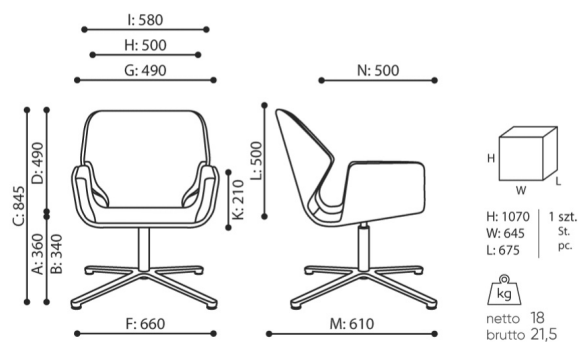

design:
Maciej Karpiak Bejot Development Team

Site du produit
[lien vers le site](#)

bejot:

dimensions

BO 4C2

BO 4C2 / BO W 4C2

- A seat height: overall dimensions
- B seat height: measured according to the norm
PN EN 1335 - 1
- C chair height
- D backrest height
- E headrest height
- F dimensional width chair / base
- G seat width
- H backrest width
- I width between armrests
- K height from the floor to the armrest
- L backrest length
- M dimensional chair depth
- N seat depth / seat length

Dimensions are approximate and may vary depending on the selected product configuration. The requirements of the standard are always met.

mat riaux disponibles pour la collection

1st price group	Fenno
2nd price group	Alaska, Alpa, Charles, Charles - Studio Design, Cura, Roccia, Valencia
3rd price group	Ally, Ally SD, Alpa-Studio Design, Blazer, Cura SD, Cyber SD, Easy SD, Oceanic, Synergy, Synergy - Studio Design, Valencia - Studio Design
4th price group	Heritage, Oceanic-Studio Design, Remix - Studio Design
5th price group	Steelcut Trio 3
Cuir	Leather
Natural veneer	Natural veneer
Metal	Metal - powder coated