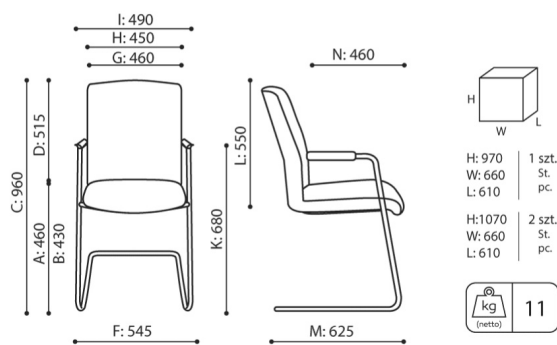

# dimensions

ZP 23H be:basic

ZP 23H

- A seat height: overall dimensions
- B seat height: measured according to the norm PN EN 1335 - 1
- C chair height
- D backrest height
- E headrest height
- F dimensional width chair / base
- G seat width
- H backrest width
- I width between armrests
- K height from the floor to the armrest
- L backrest length
- M dimensional chair depth
- N seat depth / seat length

Dimensions are approximate and may vary depending on the selected product configuration. The requirements of the standard are always met.