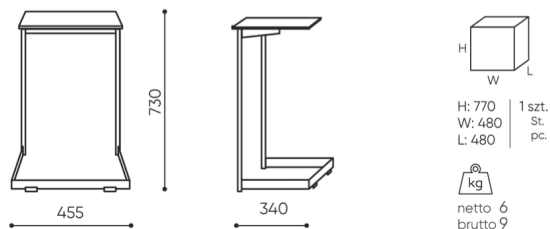

### Base

Chromed

---

### Table top

Laminated board (18mm thick)

# dimensions

## VV WORK

VV WORK

**H** height: overall dimensions

**W** width: overall dimensions

**L** depth: overall dimensions

Dimensions are approximate and may vary depending on the selected product configuration. The requirements of the standard are always met.