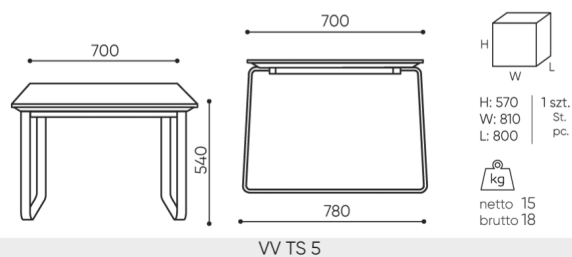

technical data

VV TS5

Standard ●
Option ○

Base

Chromed

Table top

Laminated board (18mm thick)

dimensions

VV TS5

H height: overall dimensions

W width: overall dimensions

L depth: overall dimensions

Dimensions are approximate and may vary depending on the selected product configuration. The requirements of the standard are always met.