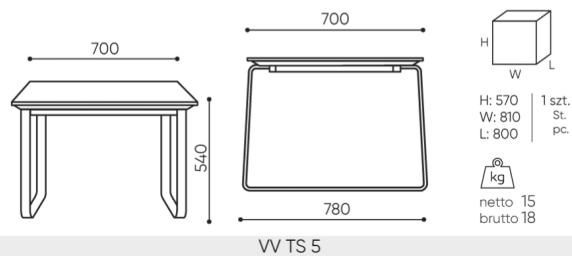

technical data

VV TS5

Standard ●
Option ○

Base

Chromed

Table top

Laminated board (18mm thick)

dimensions

VV TS5

H height: overall dimensions

W width: overall dimensions

L depth: overall dimensions

Dimensions are approximate and may vary depending on the selected product configuration. The requirements of the standard are always met.