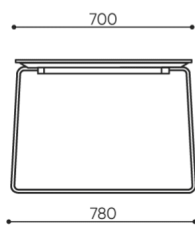

### Table top

Laminated board (18mm thick)

# dimensions

VV TS4

H: 570 | 1 szt.  
W: 1410 | St.  
L: 810 | pc.

netto 26  
brutto 31

VV TS 4

**H** height: overall dimensions

**W** width: overall dimensions

**L** epth: overall dimensions