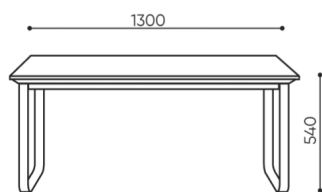

### Table top

Laminated board (18mm thick)

# dimensions

VV TS4

H: 570 | 1 szt.  
W: 1410 | St.  
L: 810 | pc.

netto 26  
brutto 31

VV TS 4

**H** height: overall dimensions

**W** width: overall dimensions

**L** epth: overall dimensions