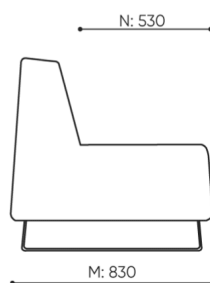

### Stitches

# dimensions

VV 403

H: 900 | 1 szt.  
W: 1970 | St.  
L: 840 | pc.

netto 40  
brutto 45

VV 403 / 4031

bejot:voo\_voo

H: 810 | 1 szt.  
W: 2050 | St.  
L: 840 | pc.

netto 44  
brutto 50

VV 413 R/L

- A seat height: overall dimensions
- B seat height
- C chair height: overall dimensions
- D backrest height
- F chair width: overall dimensions
- G seat width
- H backrest width
- K height from the floor to the armrest
- M chair depth: overall dimensions
- N seat depth / seat length