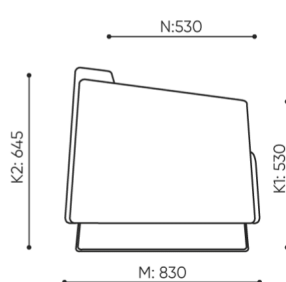

# dimensions

VV 403

H: 900 | 1 szt.  
W: 1970 | St.  
L: 840 | pc.

netto 40  
brutto 45

VV 403 / 4031

bejot:voo\_voo

H: 810 | 1 szt.  
W: 2050 | St.  
L: 840 | pc.

netto 44  
brutto 50

VV 413 R/L

- A seat height: overall dimensions
- B seat height
- C chair height: overall dimensions
- D backrest height
- F chair width: overall dimensions
- G seat width
- H backrest width
- K height from the floor to the armrest
- M chair depth: overall dimensions
- N seat depth / seat length

Dimensions are approximate and may vary depending on the selected product configuration. The requirements of the standard are always met.