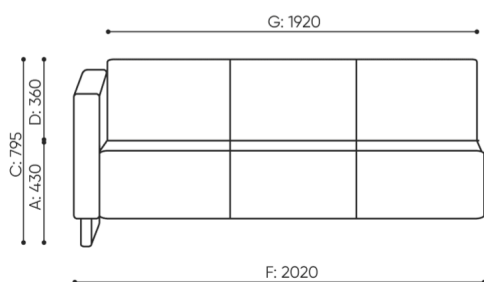

# dimensions

VV 403

H: 900 | 1 szt.  
W: 1970 | St.  
L: 840 | pc.

netto 40  
brutto 45

VV 403 / 4031

bejot:voo\_voo

H: 810 | 1 szt.  
W: 2050 | St.  
L: 840 | pc.

netto 44  
brutto 50

VV 413 R/L

- A seat height: overall dimensions
- B seat height
- C chair height: overall dimensions
- D backrest height
- F chair width: overall dimensions
- G seat width
- H backrest width
- K height from the floor to the armrest
- M chair depth: overall dimensions
- N seat depth / seat length

Dimensions are approximate and may vary depending on the selected product configuration. The requirements of the standard are always met.