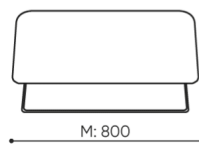

# dimensions

VV 402

H: 825 | 1 szt.  
W: 1250 | St.  
L: 860 | pc.

netto 33  
brutto 38

VV 402 / 4021

bejot:voo\_voo

H: 480 | 1 szt.  
W: 1410 | St.  
L: 810 | pc.

netto 30  
brutto 35

VV P1200

H: 810 | 1 szt.  
W: 1350 | St.  
L: 840 | pc.

netto 36  
brutto 41

VV 412 R/L

- A** seat height: overall dimensions
- B** seat height
- C** chair height: overall dimensions
- D** backrest height
- F** chair width: overall dimensions
- G** seat width
- H** backrest width
- K** height from the floor to the armrest
- M** chair depth: overall dimensions
- N** seat depth / seat length