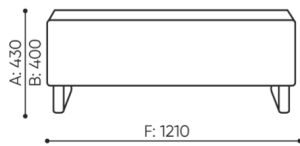

# dimensions

VV 402

H: 825 | 1 szt.  
W: 1250 | St.  
L: 860 | pc.

netto 33  
brutto 38

VV 402 / 4021

bejot:voo\_voo

H: 480 | 1 szt.  
W: 1410 | St.  
L: 810 | pc.

netto 30  
brutto 35

VV P1200

H: 810 | 1 szt.  
W: 1350 | St.  
L: 840 | pc.

netto 36  
brutto 41

VV 412 R/L

- A** seat height: overall dimensions
- B** seat height
- C** chair height: overall dimensions
- D** backrest height
- F** chair width: overall dimensions
- G** seat width
- H** backrest width
- K** height from the floor to the armrest
- M** chair depth: overall dimensions
- N** seat depth / seat length