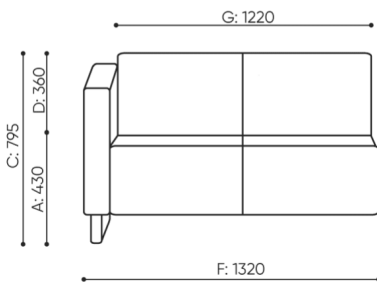

# dimensions

VV 402

H: 825 | 1 szt.  
W: 1250 | St.  
L: 860 | pc.

netto 33  
brutto 38

VV 402 / 4021

bejot:voo\_voo

H: 480 | 1 szt.  
W: 1410 | St.  
L: 810 | pc.

netto 30  
brutto 35

VV P1200

H: 810 | 1 szt.  
W: 1350 | St.  
L: 840 | pc.

netto 36  
brutto 41

VV 412 R/L

- A** seat height: overall dimensions
- B** seat height
- C** chair height: overall dimensions
- D** backrest height
- F** chair width: overall dimensions
- G** seat width
- H** backrest width
- K** height from the floor to the armrest
- M** chair depth: overall dimensions
- N** seat depth / seat length

Dimensions are approximate and may vary depending on the selected product configuration. The requirements of the standard are always met.