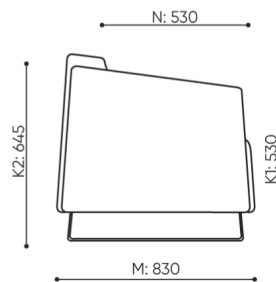

# dimensions

VV 402

H: 825 | 1 szt.  
W: 1250 | St.  
L: 860 | pc.

netto 33  
brutto 38

VV 402 / 4021

bejot:voo\_voo

H: 480 | 1 szt.  
W: 1410 | St.  
L: 810 | pc.

netto 30  
brutto 35

VV P1200

H: 810 | 1 szt.  
W: 1350 | St.  
L: 840 | pc.

netto 36  
brutto 41

VV 412 R/L

- A** seat height: overall dimensions
- B** seat height
- C** chair height: overall dimensions
- D** backrest height
- F** chair width: overall dimensions
- G** seat width
- H** backrest width
- K** height from the floor to the armrest
- M** chair depth: overall dimensions
- N** seat depth / seat length

Dimensions are approximate and may vary depending on the selected product configuration. The requirements of the standard are always met.