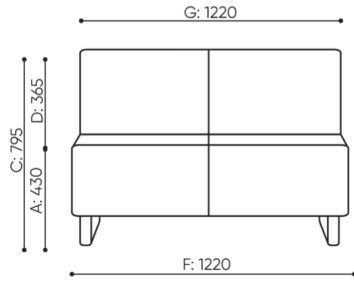

# dimensions

VV 402

H: 825 | 1 szt.  
W: 1250 | St.  
L: 860 | pc.

netto 33  
brutto 38

VV 402 / 4021

bejot:voo\_voo

H: 480 | 1 szt.  
W: 1410 | St.  
L: 810 | pc.

netto 30  
brutto 35

VV P1200

H: 810 | 1 szt.  
W: 1350 | St.  
L: 840 | pc.

netto 36  
brutto 41

VV 412 R/L

- A** seat height: overall dimensions
- B** seat height
- C** chair height: overall dimensions
- D** backrest height
- F** chair width: overall dimensions
- G** seat width
- H** backrest width
- K** height from the floor to the armrest
- M** chair depth: overall dimensions
- N** seat depth / seat length