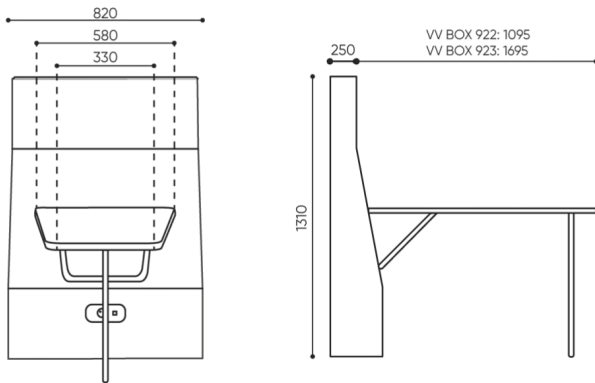

bejot:voo_voo:9xx

dimensions

VV 92X BOX

	H	W	L
922	H: 500	W: 1410	L: 860
923	H: 500	W: 1410	L: 860

	922	923
kg (netto)	210	253

VV BOX 922 / 923

bejot:voo_voo:9xx

	H	W	L
	H: 500	W: 1410	L: 860

1 szt. St. pc.

	kg
netto	37,5
brutto	45

VV 9 TB

- A seat height: overall dimensions
- B seat height
- C chair height: overall dimensions
- D backrest height
- F chair width: overall dimensions
- G seat width
- H backrest width
- K height from the floor to the armrest
- M chair depth: overall dimensions
- N seat depth / seat length