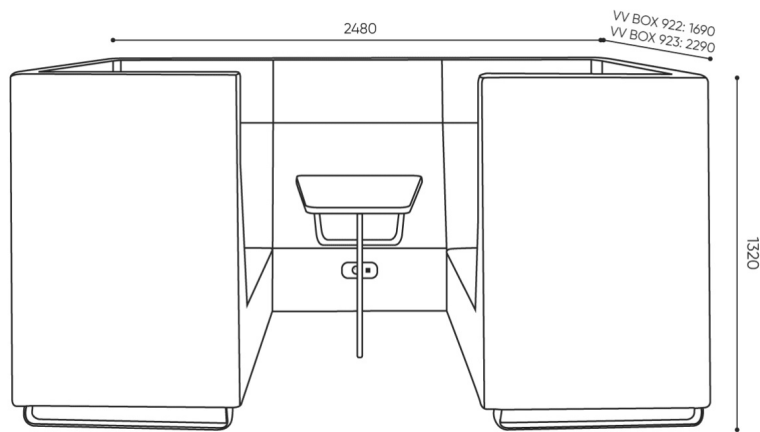

Table VV BOX

Laminated board top + powder coated construction (colors according to the Bejot sampler)	TB	○
Laminated board top + chromed construction (leg)	TBC	○

Additional equipment

Mediaport (black):1 voltage socket 230V (type E - Poland, France or type F - Germany, or type G - Great Britain) + 2 x USB chargers	[type]2VCC	○
Mediaport (black):2 voltage socket 230V (type E - Poland, France or type F - Germany, or type G - Great Britain)	[type]2VV	○
Reinforcement panel (placed under the upholstery) allowing to mount the bracket to a 32-inch TV set		●
Cable grommet - preparation of the box for the electrical installation for TV	CG	○

bejot:voo_voo:9xx

dimensions

VV 92X BOX

	H	W	L
922	H: 500	W: 1410	L: 860
923	H: 500	W: 1410	L: 860

	922	923
kg (netto)	210	253

VV BOX 922 / 923

bejot:voo_voo:9xx

	H	W	L
	H: 500	W: 1410	L: 860

1 szt. St. pc.

	kg
netto	37,5
brutto	45

VV 9 TB

- A seat height: overall dimensions
- B seat height
- C chair height: overall dimensions
- D backrest height
- F chair width: overall dimensions
- G seat width
- H backrest width
- K height from the floor to the armrest
- M chair depth: overall dimensions
- N seat depth / seat length