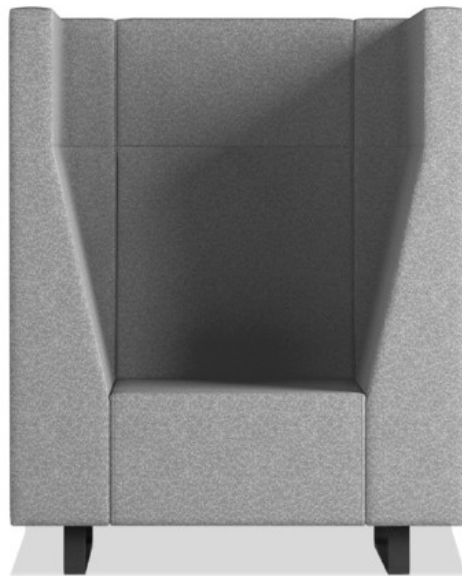

voo_voo:9xx

VV 921

: product card

The unique high backs of the Voo_voo:9xx sofas create private spaces in large open areas such as universities, congress centres and open-space offices. The collection allows you to build flexible seating arrangements with high acoustic properties.

design:
Bejot Development Team

Product website
[website link](#)

bejot:

collection advantages

Sound absorption

An idea behind this design is to create a place of isolation in the open space, shopping centres, universities, schools as well as the other public use areas. A high upholstered backrest fulfils a role of the wall partitions, provides sound absorption and creates good acoustic conditions.

Private room

The Voo Voo 9xx enables to create a "private room" in the office, where we can concentrate on the project or have informal talks.

technical data

VV 921

Standard ●
Option ○

Base	CODE
Chrome / powder coated - color: Copper skid with felt lining	●
Powder painted (colors according to Bejot pattern book)	○
Additional equipment	
Mediaport (black): 1 voltage socket 230V (type E - Poland, France / type F - Germany / type G - United Kingdom) + 2 x USB charger	[type]2VCC ○
Mediaport (black): 2 230V sockets (type E - Poland, France / type F - Germany / type G - United Kingdom)	[type]2VV ○