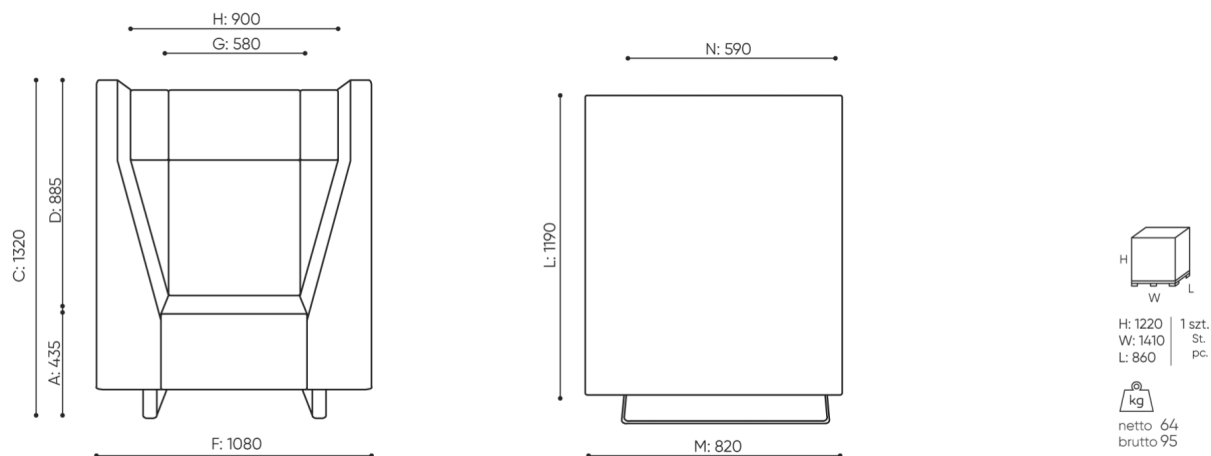

Private room

The Voo Voo 9xx enables to create a "private room" in the office, where we can concentrate on the project or have informal talks.

technical data

VV 921

Standard ●
Option ○

Base	CODE
Chrome / powder coated - color: Copper skid with felt lining	●
Powder painted (colors according to Bejot pattern book)	○
Additional equipment	
Mediaport (black): 1 voltage socket 230V (type E - Poland, France / type F - Germany / type G - United Kingdom) + 2 x USB charger	[type]2VCC ○
Mediaport (black): 2 230V sockets (type E - Poland, France / type F - Germany / type G - United Kingdom)	[type]2VV ○

Warning

Check if the product dimension does not conflict with the dimensions of the elevator and the entrance to the building where the product will be installed.

dimensions

VV 921

VV 921

- A seat height: overall dimensions
- B seat height
- C chair height: overall dimensions
- D backrest height
- F chair width: overall dimensions
- G seat width
- H backrest width
- K height from the floor to the armrest
- M chair depth: overall dimensions
- N seat depth / seat length