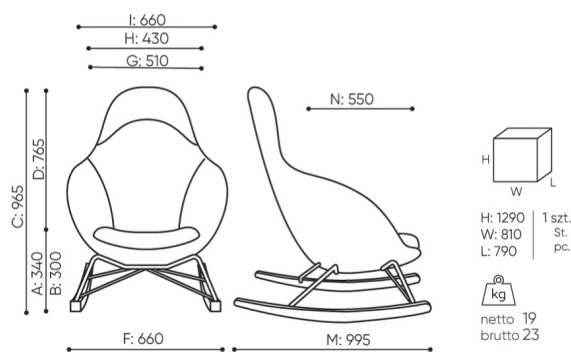

dimensions

VE W 793

VE W 793

- A seat height: overall dimensions
- B seat height: measured according to the norm
PN EN 1335 - 1
- C chair height
- D backrest height
- E headrest height
- F dimensional width chair / base
- G seat width
- H backrest width
- I width between armrests
- K height from the floor to the armrest
- L backrest length
- M dimensional chair depth
- N seat depth / seat length