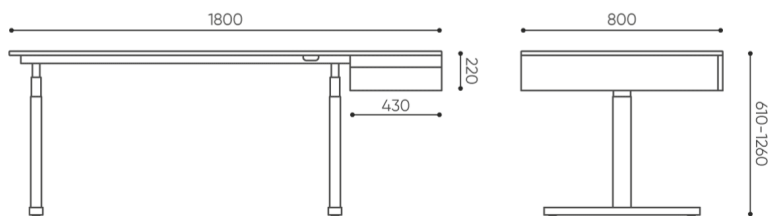

technical data

TB HRP 18

Standard ●
Option ○

Height adjustment

Desk adjustment range 610-1260 mm

Base

Powder painted black RAL 9005 or white RAL 9016 ●

Tabletop (180x800 cm)

Round PIX mediaport (black) - 1 voltage socket 230 V

[type]1V ○

Round PIX mediaport (black) - 2 x USB charger

MICC ○

Inductive charger

IC ○

Accessories for cable organization (recommended for media port)

Cable cover (under a tabletop)

○

Warning

Please check in advance if the product dimension matches the dimensions of the elevator and the entrance to the building where the product will be installed.

dimensions

TB HRP 18

TB HRP 18 D80

Dimensions are approximate and may vary depending on product configuration configuration. Standards are always taken into account.