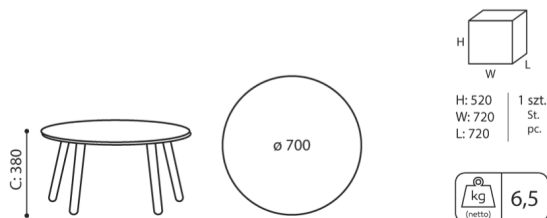

technical data

TB W 74L

Standard ●
Option ○

Base

Legs: solid oak wood - natural color (O1)

●

Legs: solid wood - black coloring (O3)

○

Tabletop

Laminated board (18mm thick)

dimensions

TB W 74L

TB W 740 L

H height: overall dimensions

W width: overall dimensions

L epth: overall dimensions