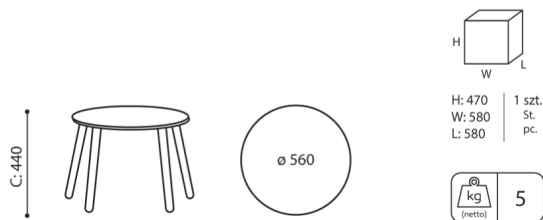

technical data

TB W 74H

Standard
Option

Base

Legs: solid oak wood - natural color (O1)

Legs: solid wood - black coloring (O3)

Tabletop

Laminated board (18mm thick)

dimensions

TB W 74H

TB W 740 H

H height: overall dimensions

W width: overall dimensions

L epth: overall dimensions

Dimensions are approximate and may vary depending on the selected product configuration. The requirements of the standard are always met.